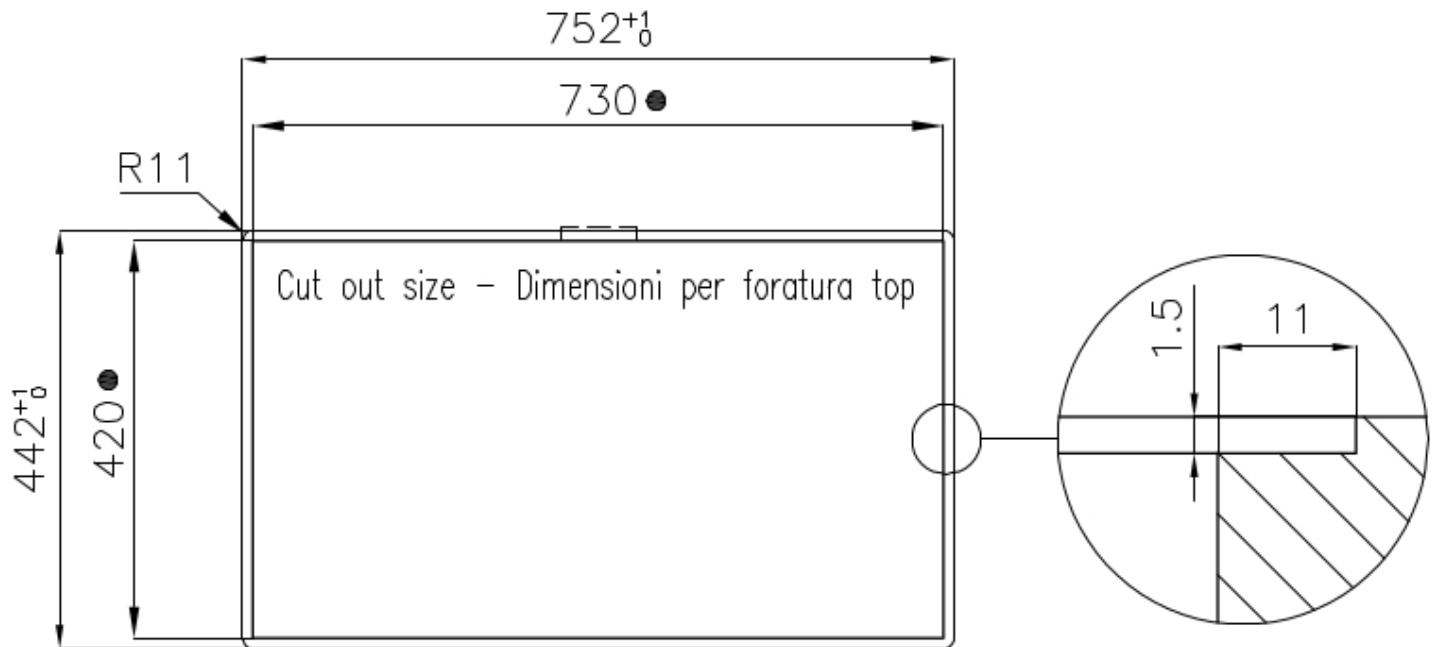

Finish PVD

Coloring Gold

Base 80 cm

Dimensions 750 x 440 mm

Bowl dimension 710 x 400 mm

Width 75 cm

Built-in hole

[View technical data sheet](#)

Small radius

Bowls with squared shapes with a modern design and an increased capacity, for a minimal aesthetics connected with an extreme practicality.

TECHNICAL DATA

Intaglio per il troppo-pieno
Recess for housing the over-flow