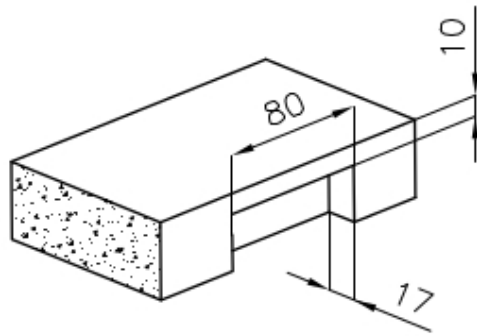

Finish PVD

Coloring Gold

Base 80 cm

Dimensions 750 x 440 mm

Bowl dimension 710 x 400 mm

Width 75 cm

Built-in hole

[View technical data sheet](#)

Waste fitting

3,5" drain

FEATURES

Basket 3,5" waste fitting

The drain is equipped with a large 3.5" drain, with the practical basket cap that prevents the discharge of solid parts.

Gold

The Gold finish is obtained by treating the steel with a physical process called PVD (Physical Vacuum Deposition) which deposits particles of noble metals on the surface. The result is a unique and refined aesthetic effect, and an improvement in the mechanical properties of the steel that is more resistant to shocks and scratches.

High thickness

1mm thick steel. A significant thickness, which guarantees the maximum sturdiness and durability.

Perimetral overflow

The overflow is always a security on the Foster sinks that prevents the overflow of water in case of oversights. The perimeter drain solution improves aesthetics thanks to its square and essential shape.

Small radius

Bowls with squared shapes with a modern design and an increased capacity, for a minimal aesthetics connected with an extreme practicality.

TECHNICAL DATA

Intaglio per il troppo-pieno
Recess for housing the over-flow